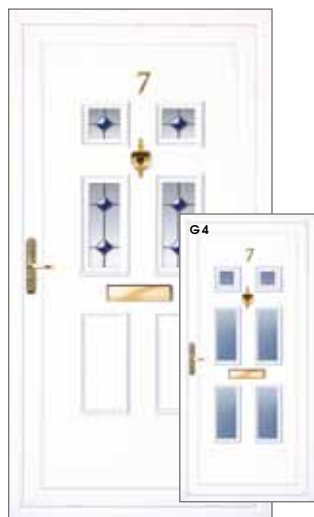

Gloucestershire

G3 - G48

Invernesshire

Kent